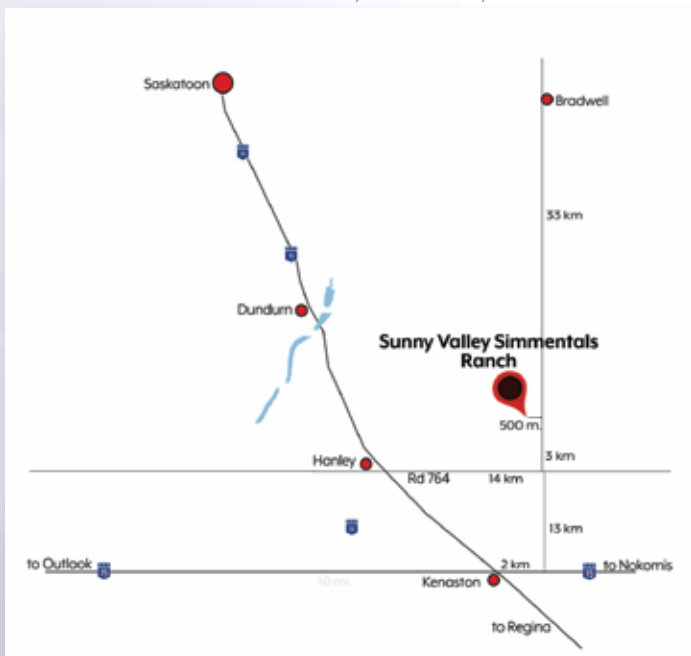

From Hanley: 14 km east, 3 km north, 1/2 km west
 From Bradwell: 33 km south, 1/2 km west
 From Kenaston: 2 km east, 16 km north, 1/2 km west

Two Presale Draws for \$500 credit on the purchase of any bull in the sale!

Sunny Valley Simmentals can be found on Google Maps!

View videos of the entire offering on our website late February - www.sunnyvalleysimmentals.com

Sunny Valley Simmentals

Bull & Female Sale

Wednesday, March 10, 2021 at 1:00 p.m.
at the ranch - Hanley, SK